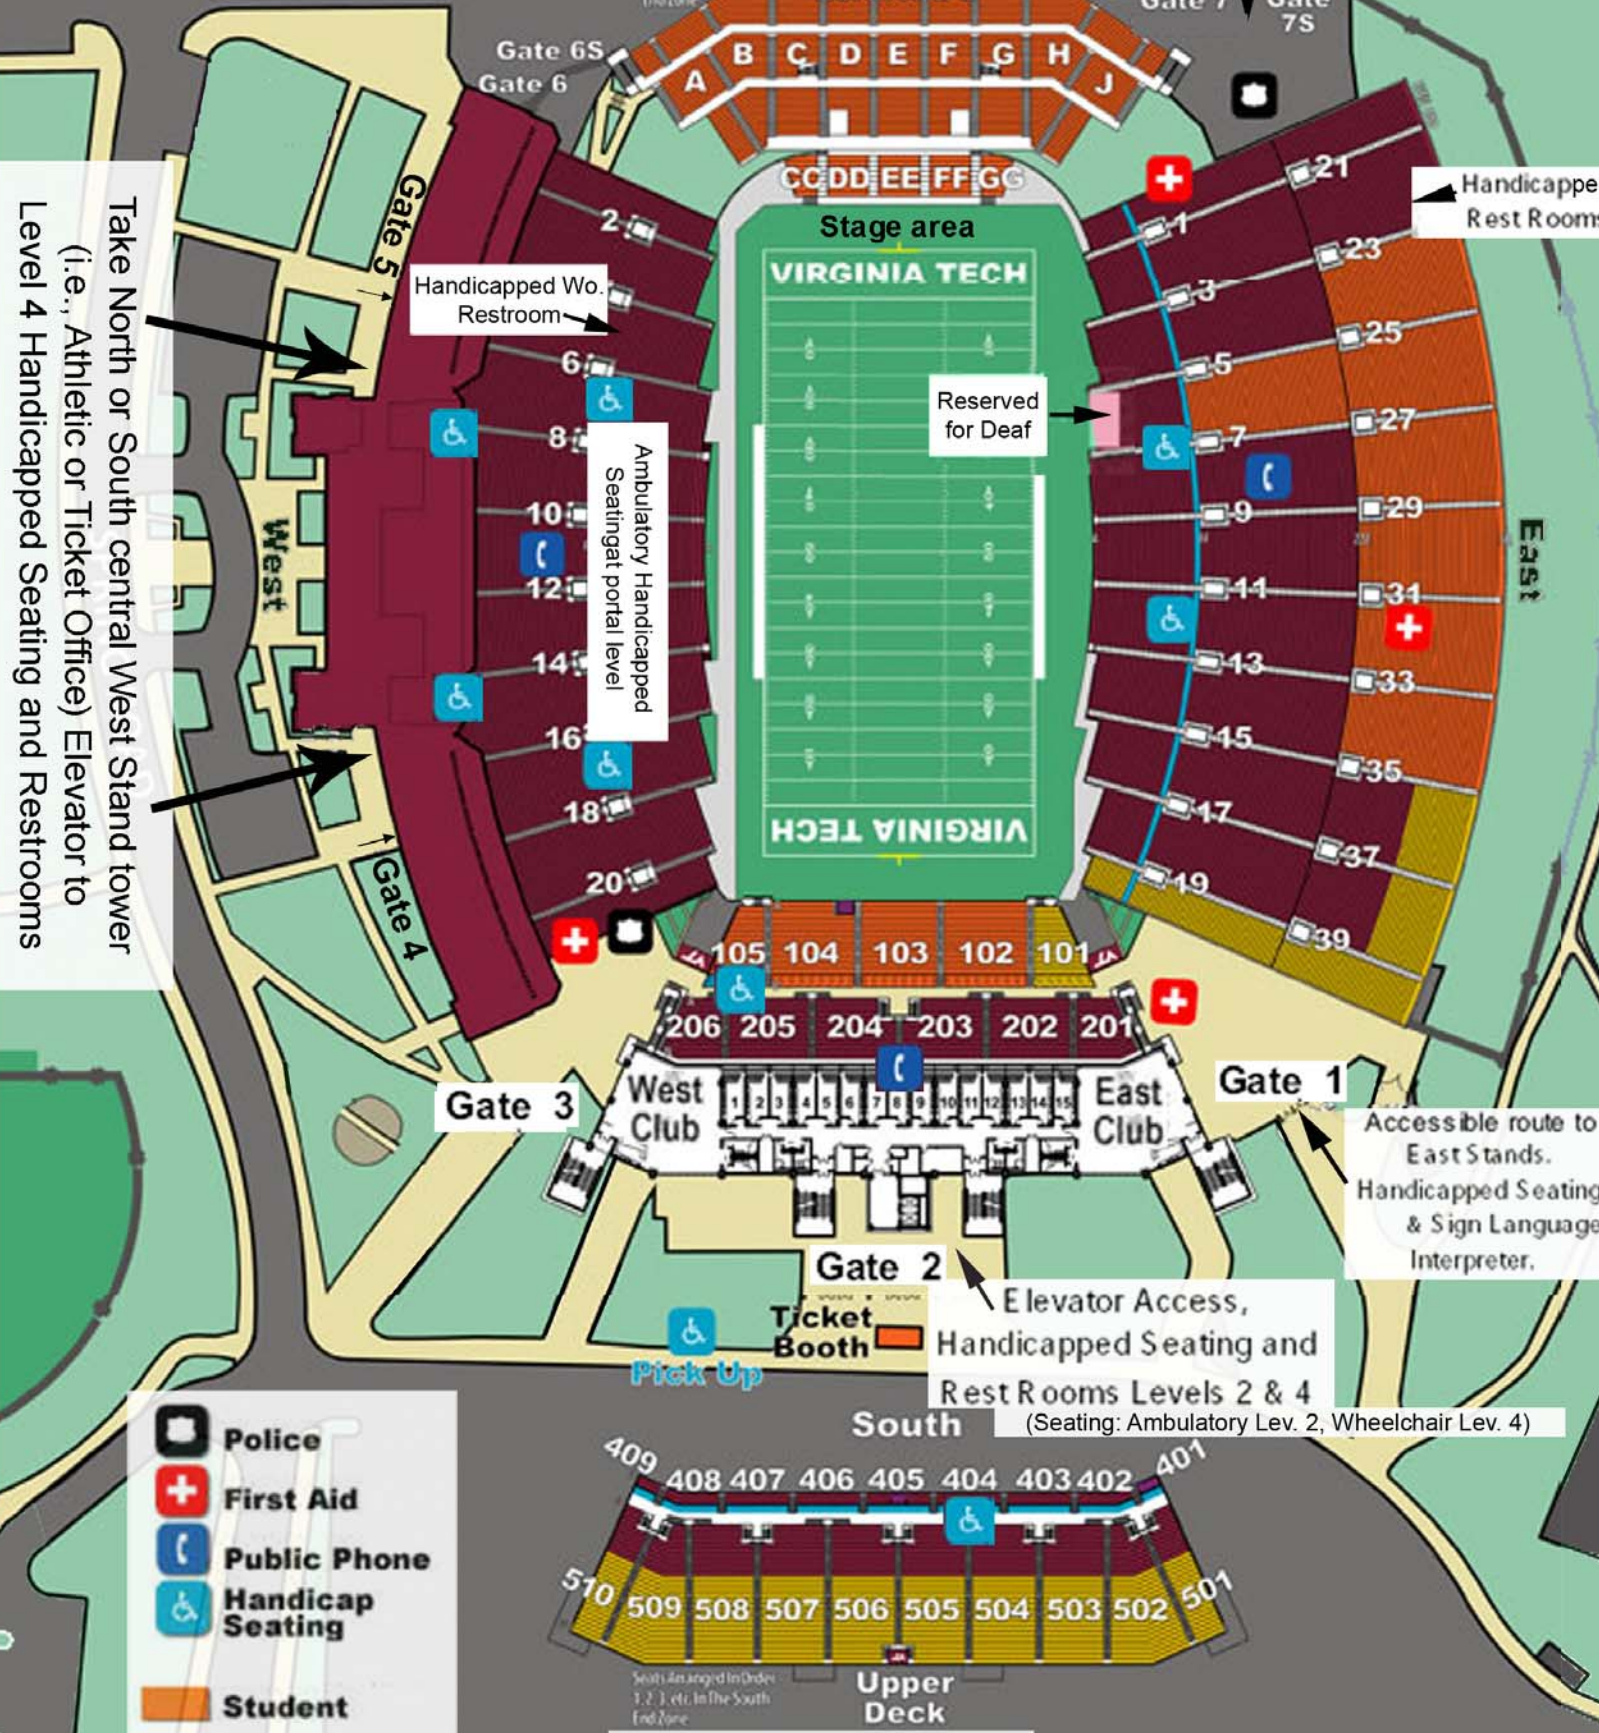

To Handicapped and "special needs" Parking in Coliseum Lot (on Spring Road)
 (BT Access—Paratransit can transport people to South Entrance if needed)

North
 hokievision

N-E Handicapped Entrance to East Stands

Gates North A & B

Gate 7 Gate 7S

Take North or South central West Stand tower (i.e., Athletic or Ticket Office) Elevator to Level 4 Handicapped Seating and Restrooms

Handicapped Wo. Restroom

Ambulatory Handicapped Seating portal level

Reserved for Deaf

Handicapped Rest Rooms

Gate 3

Gate 1

Accessible route to East Stands. Handicapped Seating & Sign Language Interpreter.

Gate 2

Elevator Access, Handicapped Seating and Rest Rooms Levels 2 & 4
 (Seating: Ambulatory Lev. 2, Wheelchair Lev. 4)

South

- Police
- First Aid
- Public Phone
- Handicap Seating
- Student
- Handicap

To Handicapped Parking located in center section of South end Parking Lot

NOTE: All Stadium Unisex Restrooms are Handicapped Accessible